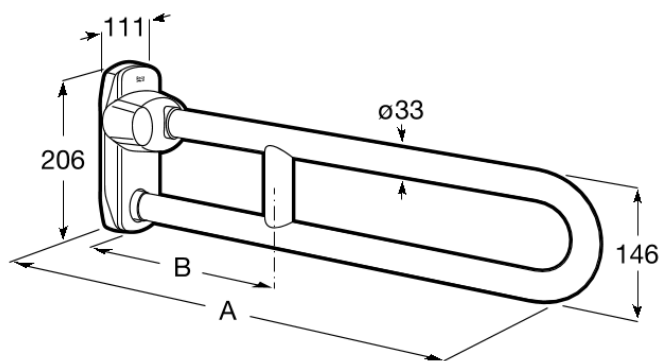

**ACCESS**

**Comfort - Folding grab bar in polished finish**

**DIMENSIONS**

Length	99 mm
Width	600 mm
Height	220 mm

**COLOURS AND FINISHES**

01 Polished

**TECHNICAL DRAWINGS**

**FEATURES**

Folding grab bar for people with reduced mobility.

Finish: Polished

Folding

Grab rail diameter (mm): 32

Installation type: Wall-mounted

Material: Stainless steel

Maximum weight supported (Kg): 150

Number of fixing points: 4

Shape: Straight

Vandal proof